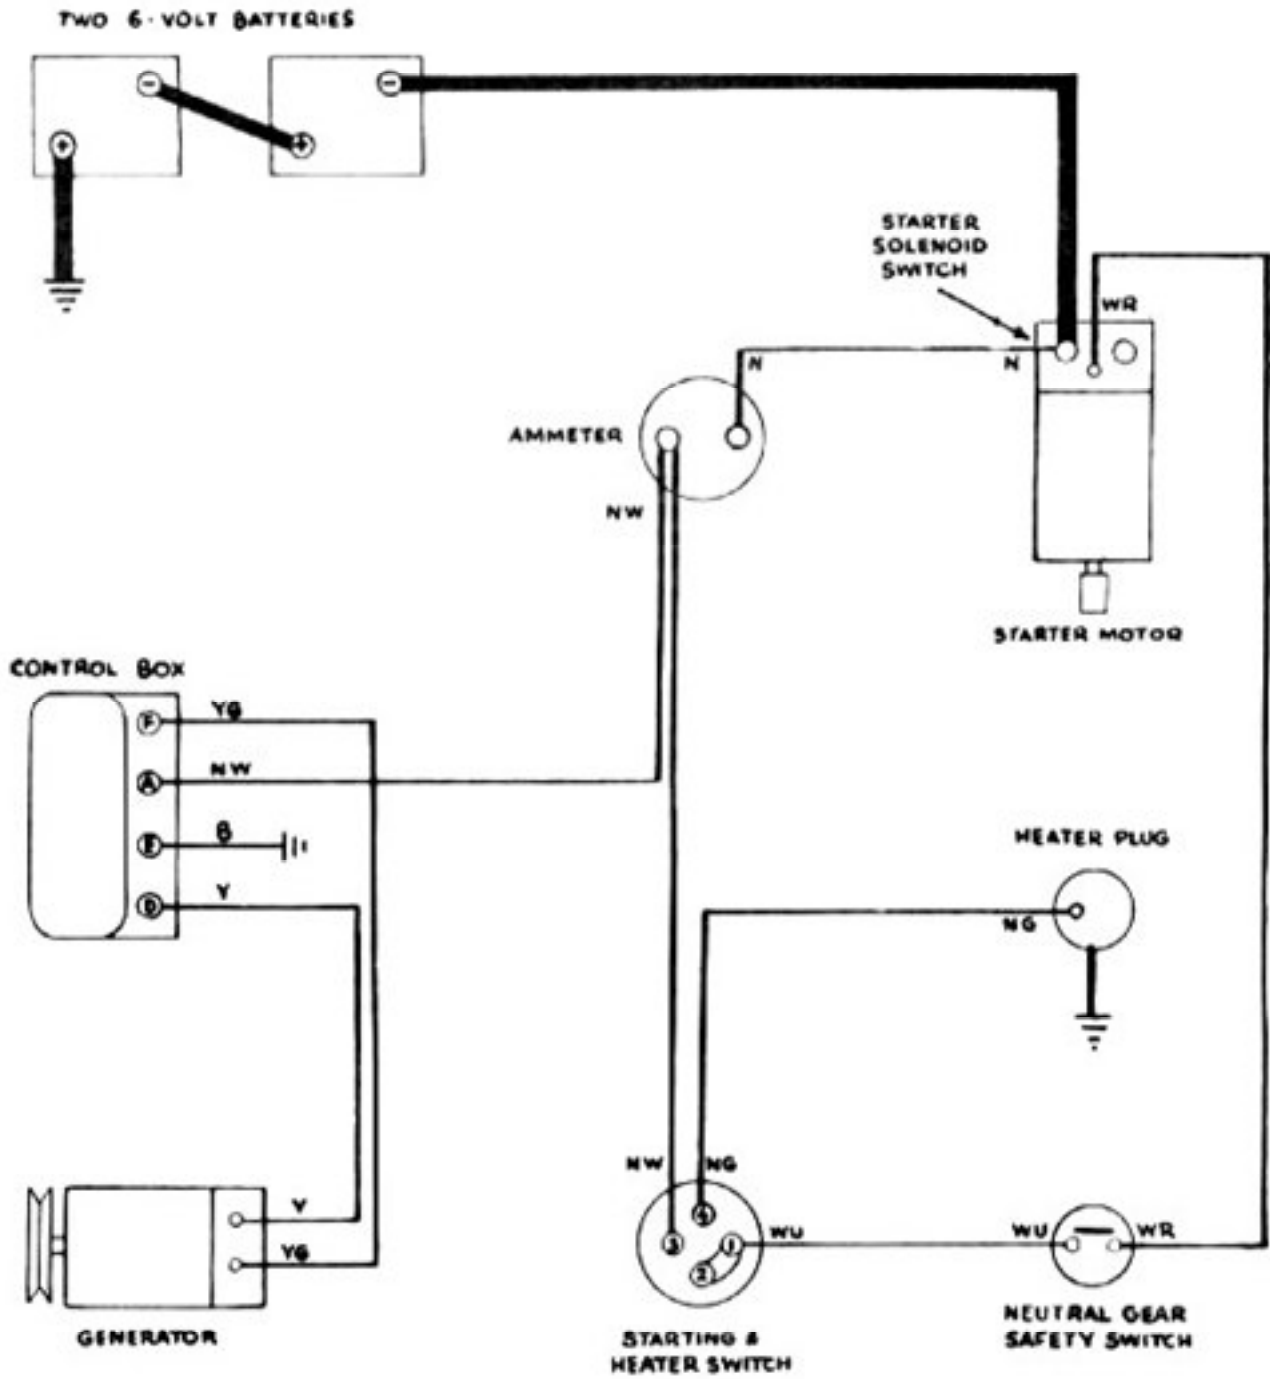

# Wiring Diagram Ferguson FE-35 Standard Diesel 12V engine (with heater plug)

FE-35 DIESEL ENGINE (6 volt) CABLE COLOUR GUIDE.

- |          |           |           |           |
|----------|-----------|-----------|-----------|
| B—Black. | G—Green.  | S—Slate.  | D—Dark    |
| U—Blue.  | P—Purple. | W—White.  | L—Light.  |
| N—Brown. | R—Red.    | Y—Yellow. | M—Medium. |