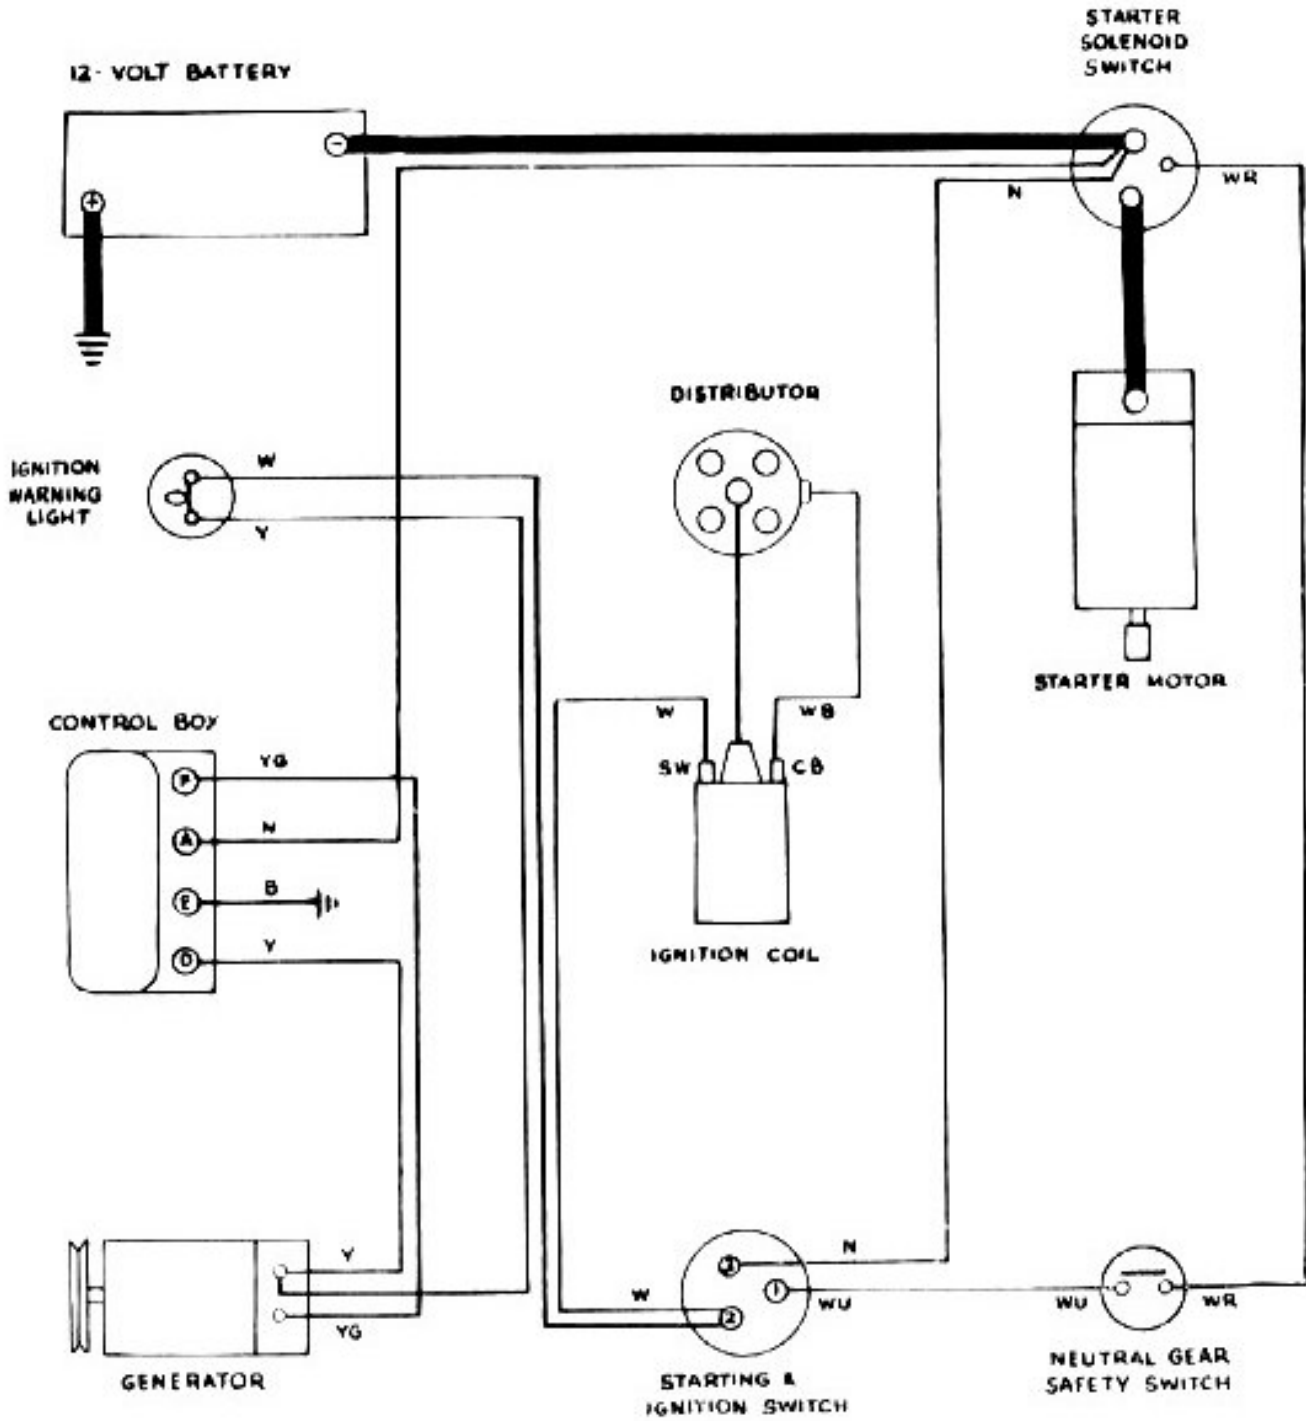

Wiring Diagram Ferguson FE-35 Standard Gas 12V engine

FE-35 PETROL ENGINE (12 volt) CABLE COLOUR GUIDE

B—Black
U—Blue
N—Brown

G—Green
P—Purple
R—Red

S—Slate
W—White
Y—Yellow

D—Dark
L—Light
M—Medium